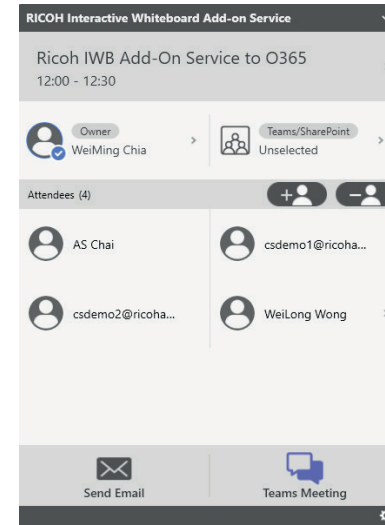

RICOH Interactive Whiteboard

Add-on Service for Office 365

Enhance your meeting workflow with Ricoh's cloud-based Interactive Whiteboard Add-on Service for Office 365

- Start your meeting by swiping your badge/card and login Office 365
- Meeting contents can be retrieved and presented without connecting your laptop during the meeting
- Access/Load/Save to your personal OneDrive folder during the meeting instantly
- Meeting annotation can be shared easily to all attendees via email or OneDrive after the meeting
- Quick and easy set up and finish, with meeting notes instantly circulated to all delegates
- Enhance communication and collaboration with Teams and SharePoint integration

Card
Authentication

OneDrive®
for Business

Outlook®

Office 365

+ Office 365

Card Authentication

Secure access can be assured using your badge/card authentication.

Outlook Scheduler, Teams and SharePoint Integration

Meeting attendees and files can be retrieved from Outlook calendar when logged in, so the meeting can get started immediately and efficiently without any struggle.

Teams and SharePoint integration enhance communication and collaboration. You can now start a Teams meeting and access SharePoint from Ricoh Interactive Whiteboard.