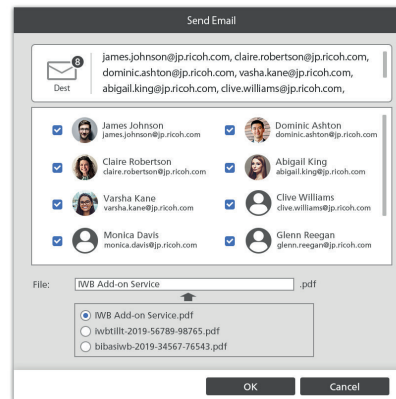

RICOH Interactive Whiteboard

Add-on Service for Office 365

Enhance your meeting workflow with Ricoh's cloud-based Interactive Whiteboard Add-on Service for Office 365

- Start your meeting by swiping your badge/card and login Office 365
- Meeting contents can be retrieved and presented without connecting your laptop during the meeting
- Access/Load/Save to your personal OneDrive folder during the meeting instantly
- Meeting annotation can be shared easily to all attendees via email or OneDrive after the meeting
- Quick and easy set up and finish, with meeting notes instantly circulated to all delegates
- Enhance communication and collaboration with Teams and SharePoint integration

Meeting attendees and files can be retrieved from Outlook calendar when logged in, so the meeting can get started immediately and efficiently without any struggle.

Teams and SharePoint integration enhance communication and collaboration. You can now start a Teams meeting and access SharePoint from Ricoh Interactive Whiteboard.

OneDrive for Business Integration

Meeting files such as Excel or PowerPoint can be retrieved from OneDrive and saved as native format. Any last minutes change can be made and saved on OneDrive, then retrieve the latest files during the meeting.

Outlook Email Integration

All attendees retrieved from Outlook calendar is automatically set as distribution list, so you just need to press a button to share meeting notes after the meeting.

Required Components