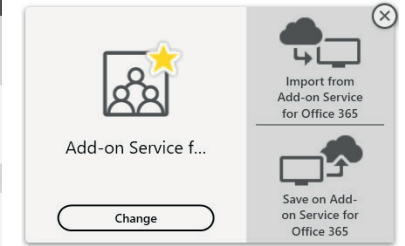

RICOH Interactive Whiteboard

Add-on Service for Office 365

Enhance your meeting workflow with Ricoh's cloud-based Interactive Whiteboard Add-on Service for Office 365

- Start your meeting by swiping your badge/card and login Office 365
- Meeting contents can be retrieved and presented without connecting your laptop during the meeting
- Access/Load/Save to your personal OneDrive folder during the meeting instantly
- Meeting annotation can be shared easily to all attendees via email or OneDrive after the meeting
- Quick and easy set up and finish, with meeting notes instantly circulated to all delegates
- Enhance communication and collaboration with Teams and SharePoint integration

Card
Authentication

OneDrive®
for Business

Outlook®

Office 365

+ Office 365

Card Authentication

Secure access can be assured using your badge/card authentication.

Outlook Scheduler, Teams and SharePoint Integration

Meeting attendees and files can be retrieved from Outlook calendar when logged in, so the meeting can get started immediately and efficiently without any struggle.

Teams and SharePoint integration enhance communication and collaboration. You can now start a Teams meeting and access SharePoint from Ricoh Interactive Whiteboard.