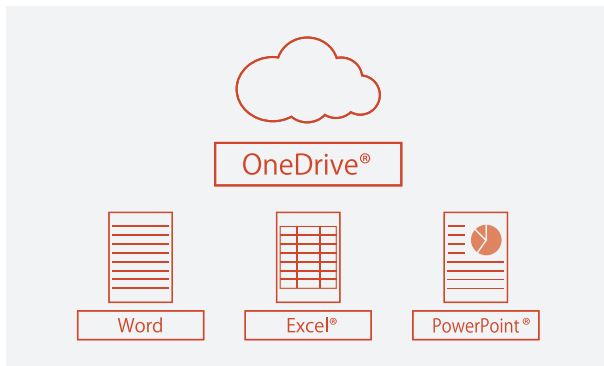

OneDrive for Business Integration

Meeting files such as Excel or PowerPoint can be retrieved from OneDrive and saved as native format. Any last minutes change can be made and saved on OneDrive, then retrieve the latest files during the meeting.