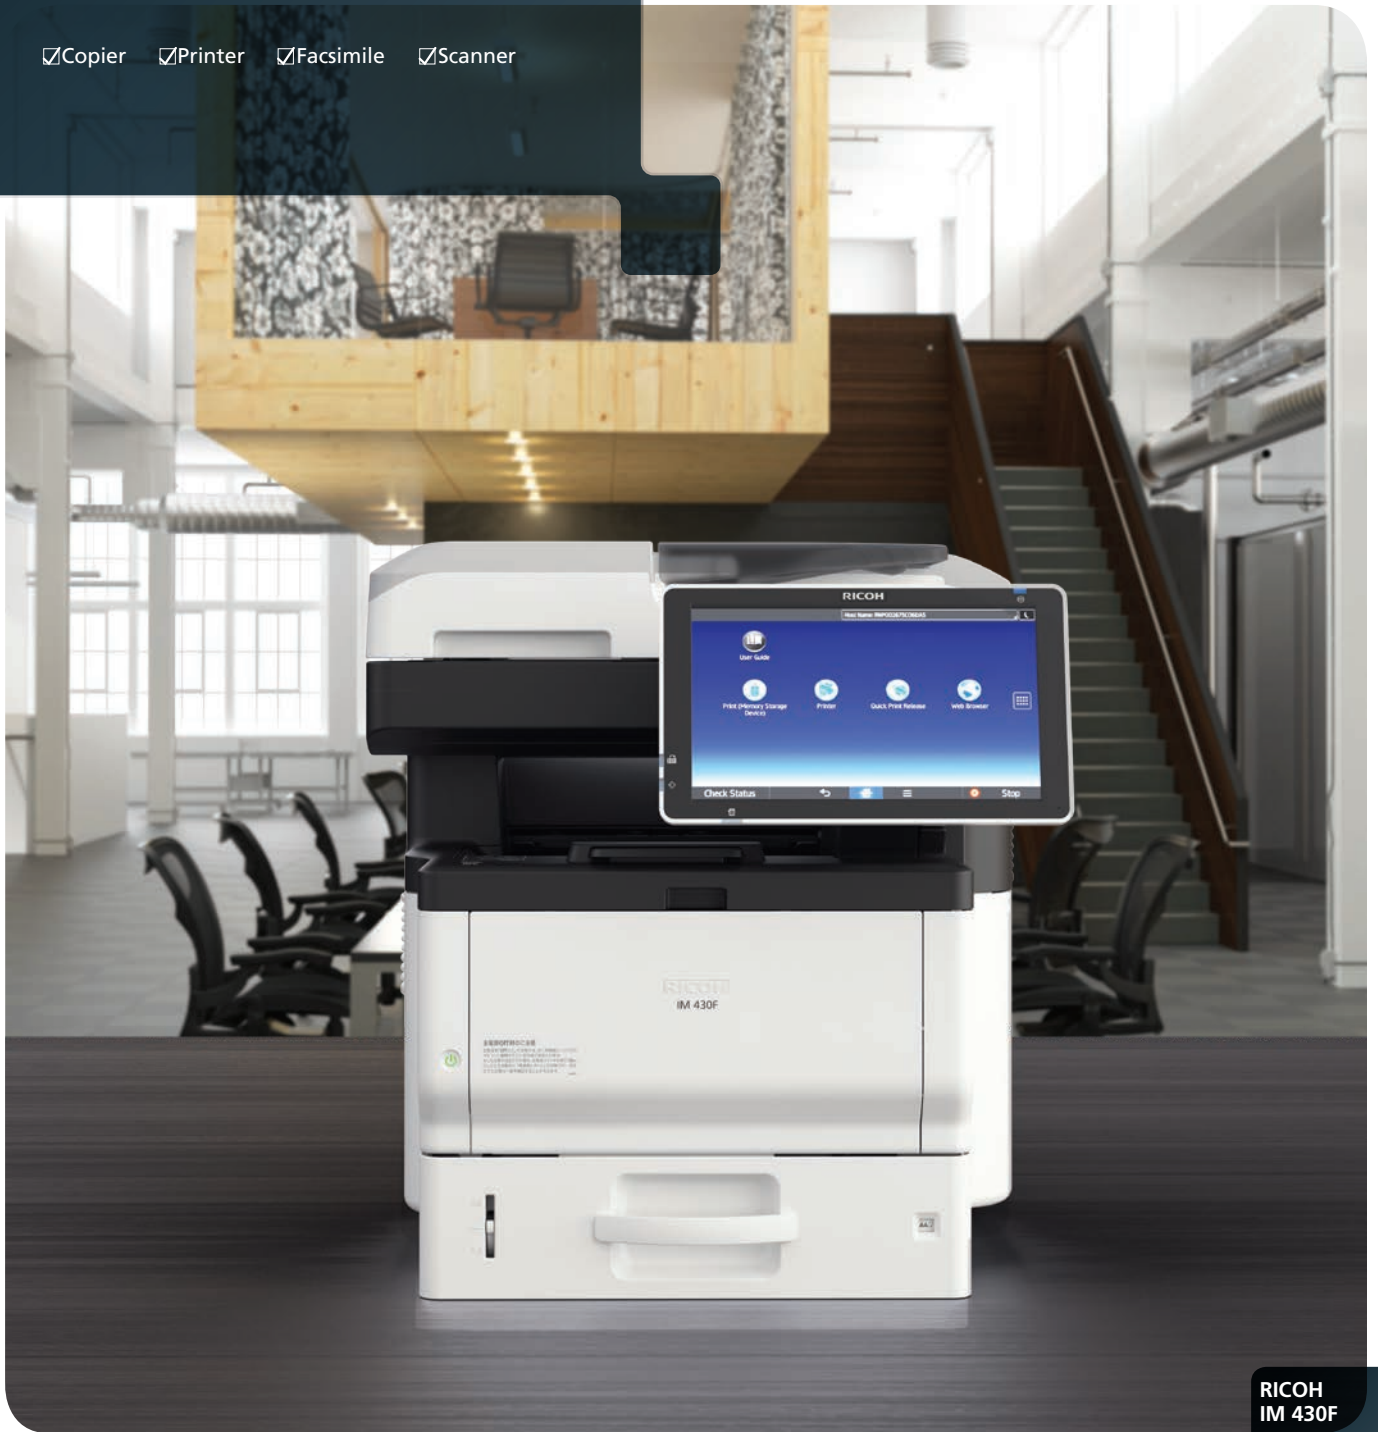

Mono Multi Function Printer

RICOH
imagine. change.

RICOH IM 430F

Copier Printer Facsimile Scanner

RICOH
IM 430F

43 Monochrome
ppm

Compact and Durable

The intelligent A4 mono multifunction printer to empower your workplace

Punching above its weight

Designed with space maximisation in mind, at 476mm (W) x 442mm (D), RICOH IM 430F features print speed at 43 pages per minute, with maximum paper input capacity at 2,100 sheets (including bypass), supporting copying, printing, scanning, faxing, stapling and RICOH office solutions. It is a device suitable for deployment on desks or in small spaces, a multi-tool to power your dynamic workplace.

Security in our DNA

Recognising your modern business security challenges, RICOH IM 430F ensures business information remains secure with robust security layers in place. Document confidentiality can be maintained by suspending print jobs, and only be released when authentication is done at the device. Network encryption ensures data transmission remains safe. RICOH IM 430F is equipped with Trusted Platform Module (TPM) that validates programs and firmware, preventing device boot up, if compromise is detected.

Learn more about RICOH's Security layers:
<https://www.ricoh.com/products/security/mfp/>

Intuitive experience

Equipped with a 10.1" Smart Operation Panel (SOP), RICOH IM 430F allows you to experience an intuitive operating experience. Applications and functions are seamlessly integrated, with easy-to-understand interface. Furthermore, the SOP can be customised to match your usage behaviour, allowing RICOH IM 430F to become your dependable print partner.